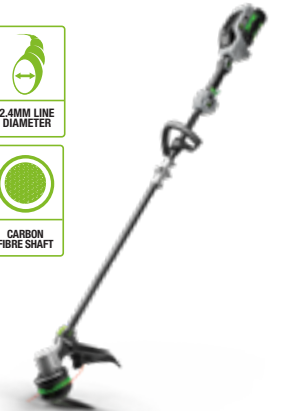

## THE WORLD'S FIRST LINE TRIMMER WITH POWERLOAD™ TECHNOLOGY

Solving one of the biggest frustrations of line replacement, EGO's groundbreaking Powerload™ technology automatically winds your trimmer. Just thread the line, press the Powerload™ button and let the tool do the rest. Available on ST1520E-S.

**STEP 1**  
Thread the line

**STEP 2**  
Press the Powerload™  
button to load line

**ST1300E - SKIN**  
LINE TRIMMER ONLY

**ST1302E - KIT**  
LINE TRIMMER WITH 2.5Ah  
BATTERY & CHARGER

**33cm LINE TRIMMER**  
Two-speed, 33cm cutting swath with bump head line feed and easy line replacement

**ST1520E-S - SKIN**  
LINE TRIMMER ONLY

**ST1521E-S - KIT**  
LINE TRIMMER WITH 2.5Ah  
BATTERY & CHARGER

**38cm POWERLOAD LINE TRIMMER**  
Variable speed, larger 38cm cutting swath with industry 1st powerload head, strong and durable carbon fibre shaft