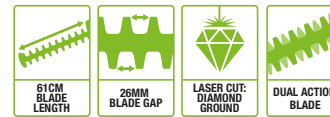

61cm HEDGE TRIMMER

Single speed 61cm blade length, 26mm blade gap with single knife-edge cutting action