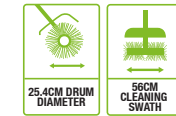

**CTA9500  
CULTIVATOR ATTACHMENT**

The easier way to prepare soil for planting, the cultivator's rotating teeth remove weeds and aerate soil

**BBA2100  
BRISTLE BRUSH ATTACHMENT**

**NEW FOR 2020**

Clear moss and wet leaves from hard surfaces easily with the new bristle brush attachment