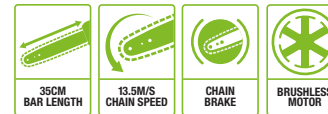

### 35cm CHAIN SAW

Featuring a 35cm bar length and 13.5m/s chain speed

**CS1800E - SKIN**  
CHAIN SAW SKIN