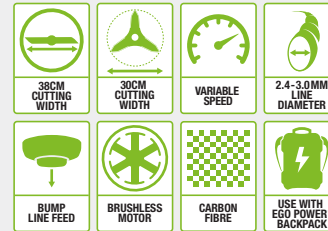

**BCX3800
COMMERCIAL LINE TRIMMER / BRUSHCUTTER**

Leave the fuss and fumes of petrol behind with this powerful, pro-standard tool. Pair up with our commercial backpack battery BAX1501 for all-day power and comfort

(Available in selected stores only)

**STX3800
COMMERCIAL LINE TRIMMER**

Our new commercial line trimmer provides the same power and performance as petrol. Now with a quick adjustable handle, pair up with our commercial backpack battery BAX1501 for all-day power and comfort