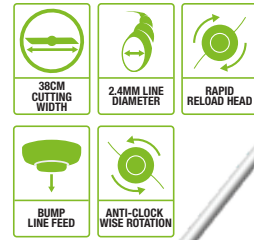

**STA1500
MULTI-TOOL LINE TRIMMER ATTACHMENT**

This attachment is packed with features to save you time and help you work safely, quickly and efficiently