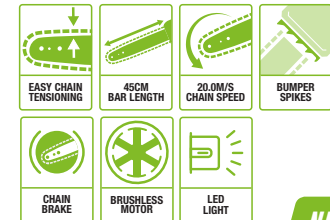

45cm CHAIN SAW

Featuring a 45cm bar length and 20.0m/s chain speed and Easy Chain Tensioning

NEW FOR 2020