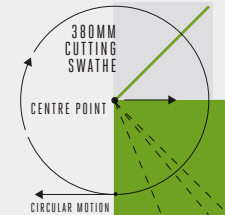

New range – same compatibility

EGO is a name you can rely on. With a history of cordless power innovation, we know the ability to mix and match batteries, backpacks, harnesses and tools is vital. This level of complete flexibility continues with the commercial series.

UP TO 5800rpm
NO LOAD SPEED

SUPER TOUGH. SUPER POWERFUL. INTRODUCING THE EGO COMMERCIAL SERIES