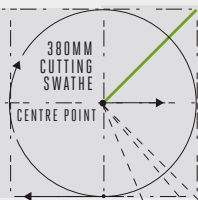

CIRCULAR MOTION
380MM CUTTING SWATHE
CENTRE POINT

EFFICIENT AND POWERFUL BRUSHLESS MOTOR
For longer running times

VARIABLE SPEED TRIGGER WITH SAFETY LOCK-OFF

CARBON FIBRE DRIVE SHAFT