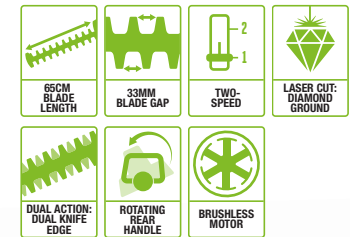

65cm HEDGE TRIMMER

Two-speed 65cm blade length, 33mm blade gap with double-sided knife-edge cutting action and rotating rear handle for comfort and control