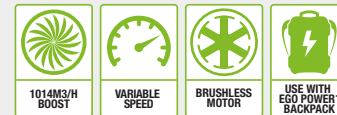

(Available in selected stores only)

LBX6000 COMMERCIAL BLOWER

Designed to be used with the commercial backpack battery BAX1501, this powerful blower is light and easy to handle.

Plus, the smooth brushless motor reduces vibration and noise compared to its petrol-powered equivalents