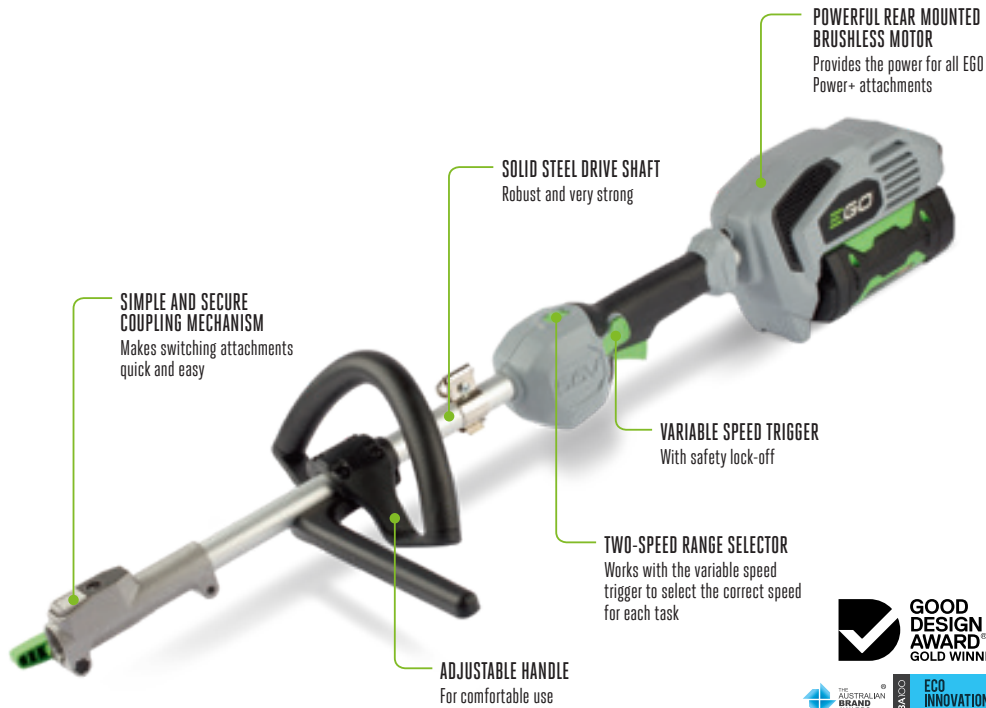

## CULTIVATOR

The cultivator's teeth prepare soil prior to planting. Removing weeds and introducing air, it creates a loose bed, encouraging the growth of healthy plant life.

## POLE SAW

Slices through tree branches fast and efficiently. Combine with the extension pole to reach further and cut more.

## BRISTLE BRUSH

Make short work of sweeping hard surfaces with our easy-to-attach bristle brush. The 1.5mm bristles make it ideal for cleaning the toughest areas whilst protecting the operator from flying debris.

**PH1400E - SKIN**  
POWER HEAD ONLY

**MULTI-TOOL POWER HEAD**

With a powerful and smooth high-efficiency brushless motor, it's lightweight, perfectly balanced and ready for any job, big or small

SKIN CODE	PH1400E
MOTOR TYPE	Brushless
ROTATING DIRECTION	Anti-clockwise
SPEED CONTROL	Variable speed
DRIVE SHAFT MATERIAL	7mm solid steel
DRIVE TUBE TYPE	Aluminium
COUPLING MECHANISM	Tool-free quick change
HARNES	Single shoulder (harness supplied)
LENGTH	97cm
WEIGHT WITHOUT BATTERY	2.7kg