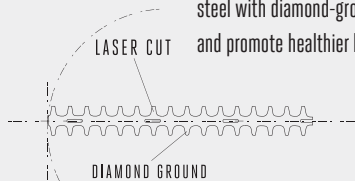

# POWER+ COMMERCIAL HEDGE TRIMMER

CUTTING CAPACITY: 33MM  
TOOTH DEPTH: 20MM

3600spm  
NO LOAD SPEED

BLADE LENGTH: 75CM

INCLUDES SCABBARD  
For safe storage

## Blades that cut cleanly

The high-quality EGO Power+ blades are made from laser-cut steel with diamond-ground edges to provide the cleanest cut and promote healthier hedges.