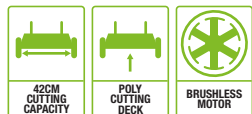

LM1700E - SKIN
LAWN MOWER SKIN
LM1703E - KIT
LAWN MOWER WITH 5.0Ah BATTERY & CHARGER

42cm MOWER

With 42cm cutting capacity, brushless motor and 55L collection bag

LM1903E-SP - KIT
5.0Ah BATTERY & RAPID CHARGER