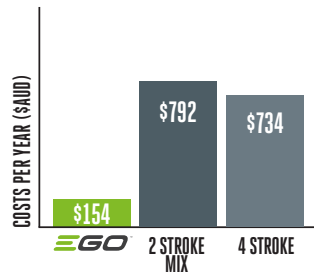

## Petrol-beating benefits...

USING 2 STROKE MIX MOWER		USING EGO POWER+ MOWER	
FUEL* / OIL** COST PER LITRE	\$1.65	COST PER CHARGE ~	\$0.16
LITRES PER DAY	2	CHARGES PER DAY	4
COST PER DAY	\$3.30	COST PER DAY	\$0.64
COST PER MONTH	\$66.00	COST PER MONTH	\$12.80
USING 4 STROKE MOWER		EGO POWER+ MONTHLY SAVINGS	
FUEL* COST PER LITRE	\$1.29	VS 2 STROKE	\$53.20
OIL^ COST PER DAY	\$0.48	VS 4 STROKE	\$48.40
LITRES PER DAY	2		
COST PER DAY	\$3.06		
COST PER MONTH	\$61.20		