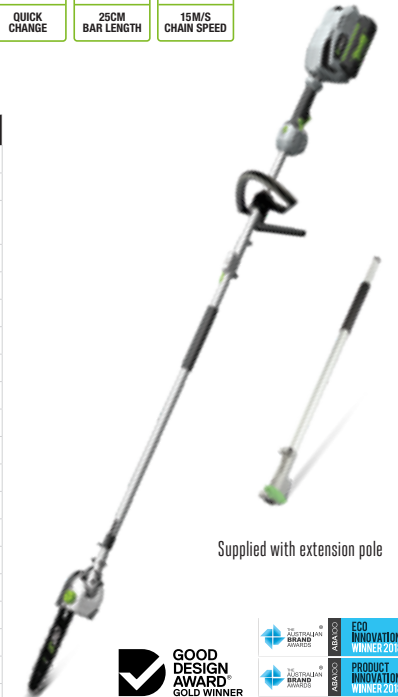

KIT CODE	MPS1001E-X			
RUN TIME*	BATTERY SIZE			
	2.5Ah*	5.0Ah	7.5Ah	10.0Ah
	Up to 70cuts	Up to 140cuts	Up to 210cuts	Up to 285cuts
MOTOR TYPE	PH1400E	Brushless		
ROTATING DIRECTION		Anti-clockwise		
SPEED CONTROL		Variable speed		
DRIVE SHAFT MATERIAL		7mm solid steel		
DRIVE TUBE TYPE		Aluminium		
COUPLING MECHANISM		Tool-free quick change		
HARNESS		Single shoulder (harness supplied)		
LENGTH		97cm		
WEIGHT		2.7kg		
GUIDE BAR LENGTH	PSA1000	10", 250mm		
OIL TANK CAPACITY		220ml		
CHAIN PITCH / GAUGE		3/8", 1.1mm		
CHAIN BAR		AG1000		
CHAIN TYPE		AC1000		
LENGTH		142cm		
WEIGHT		1.89kg		
LENGTH	EP7500	78cm		
WEIGHT		0.75kg