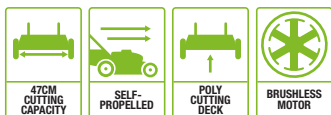

**42cm MOWER**

With 42cm cutting capacity, brushless motor and 55L collection bag

**LM1903E-SP - KIT**  
5.0Ah BATTERY & RAPID CHARGER

**47cm MOWER**

Self-propelled mower with a 47cm cutting capacity, brushless motor and 55L collection bag