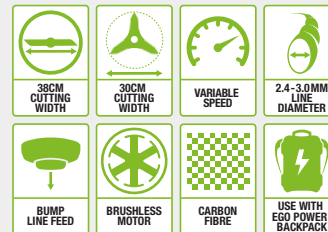

(Available in selected stores only)

NOISE: 67dB(A)

(Available in selected stores only)

SKIN CODE	BCX3800	STX3800
<b>CUTTING WIDTH</b>		
- Line trimmer head	38cm	38cm
- Three-sided blade	30cm	30cm
<b>TOTAL LENGTH</b>	186cm	186cm
<b>RUN TIME* WITH BAX1500 BATTERY</b>	With trimmer head Up to 300 mins	With brushcutter head Up to 420 mins
<b>BLADE MATERIAL</b>	Three-sided steel blade	-
<b>SPEED CONTROL</b>	Constant variable speed	Constant variable speed
<b>NO LOAD SPEEDS</b>	5800rpm	5800rpm
<b>SOFT-START</b>	Yes	Yes
<b>LINE DIAMETER CAPACITY</b>	2.4-3.0mm	2.4-3.0mm
<b>LINE FEED</b>	Manual wind bump feed head	Manual wind bump feed head
<b>DUAL LINE</b>	Yes	Yes
<b>ROTATING DIRECTION</b>	Anti clockwise	Anti clockwise
<b>AUXILIARY HANDLE</b>	Bike handle	Quick adjustable loop handle
<b>HARNESS</b>	Hip pad (AHP1500)	-
<b>WEIGHT</b>	6.5kg	5.8kg
<b>MOTOR TYPE</b>	Brushless	Brushless
<b>NOISE RATING LpA/LwA</b>	67dB(A) 92dB(A)	70dB(A) 95dB(A)