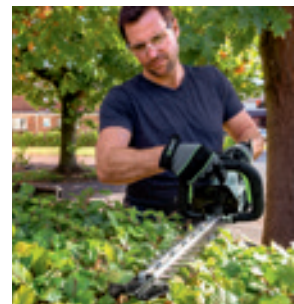

They are much quieter too

Let's face it. Petrol tools are noisy, and daily exposure can lead to hearing loss and also tinnitus – a permanent ringing sensation in the ears. Fortunately the EGO Power+ range is much quieter than petrol-powered alternatives which will reduce the risk of potential damage, especially over long-term use. Operating noisy equipment can also lead to an increase in work-related stress. Many factors are known to contribute to this condition and rarely there is a single cause. However because EGO Power+ tools operate at lower sound levels, the working environment is quieter and less stressful for the user.

Noise rating:

L_{wA} (Power) is a measure of the amount of acoustic energy emitted by the machine. **L_{pA}** (Pressure) is a measure of the noise level at the operator position of the machinery.

Those who regularly use handheld power tools may be at risk of Hand-Arm Vibration (HAV) syndrome. Also known as 'Vibration White Finger' it causes painful and disabling disorders of the blood vessels, nerves and joints.

Those affected may struggle with fine motor tasks and exposure to cold can cause extreme pain in the fingers. However HAV syndrome is preventable. One way it can be avoided is by choosing tools that vibrate less than traditional petrol-powered products; like the tools in the EGO Power+ range.