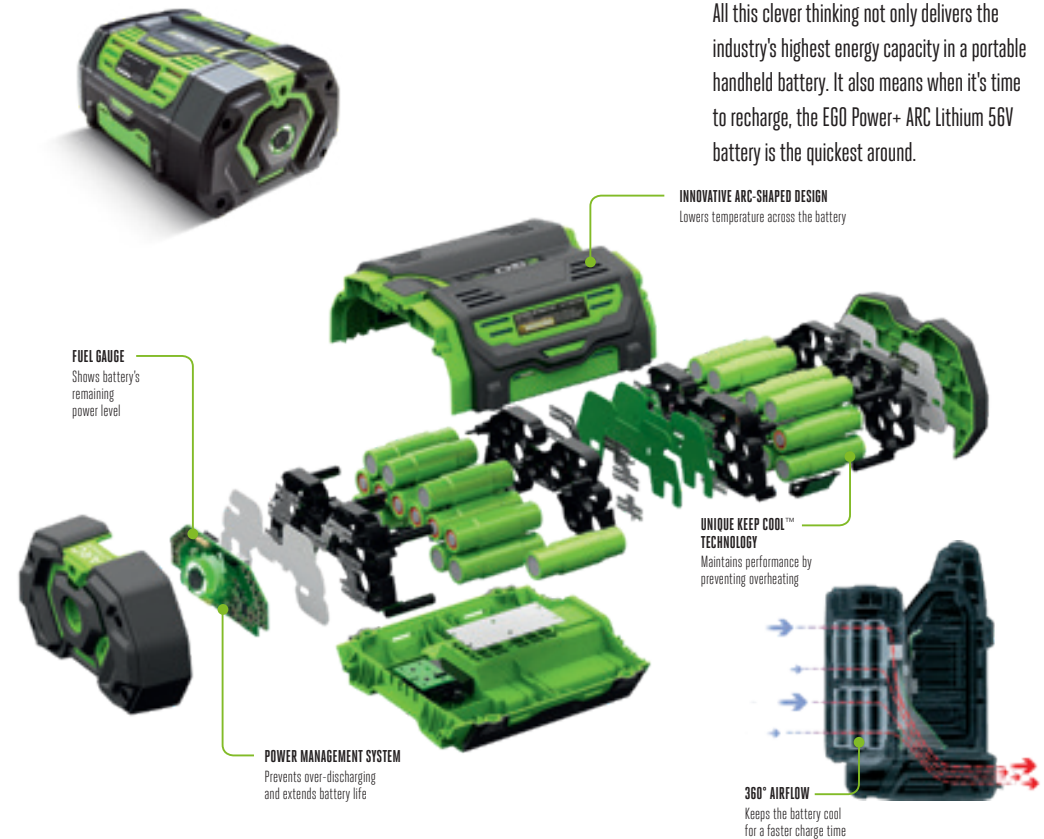

## Fast recharge

All this clever thinking not only delivers the industry's highest energy capacity in a portable handheld battery. It also means when it's time to recharge, the EGO Power+ ARC Lithium 56V battery is the quickest around.