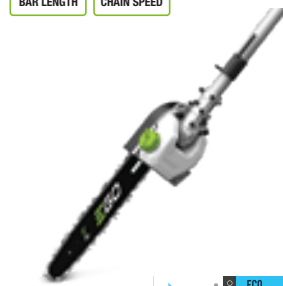

**PH1400E - SKIN**  
POWER HEAD ONLY

**MULTI-TOOL POWER HEAD**

With a powerful and smooth high-efficiency brushless motor, it's lightweight, perfectly balanced and ready for any job, big or small

SKIN CODE	PH1400E
MOTOR TYPE	Brushless
ROTATING DIRECTION	Anti-clockwise
SPEED CONTROL	Variable speed
DRIVE SHAFT MATERIAL	7mm solid steel
DRIVE TUBE TYPE	Aluminium
COUPLING MECHANISM	Tool-free quick change
HARNES	Single shoulder (harness supplied)
LENGTH	97cm
WEIGHT WITHOUT BATTERY	2.7kg

**ARC**  
LITHIUM  
**56V**

**HTA2000  
MULTI-TOOL HEDGE TRIMMER ATTACHMENT**

Laser cut, diamond ground blades and simple angle adjustment make this trimmer as precise as it is powerful

**BCA1200  
MULTI-TOOL BRUSHCUTTER ATTACHMENT**

Tough enough to take on anything, the reversible three-sided metal blade makes short work of any overgrown area

**PSA1000  
MULTI-TOOL POLE SAW ATTACHMENT**

10"/25cm guide bar and chain make cutting branches fast and efficient