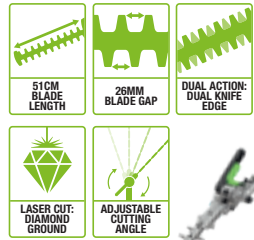

**HTA2000
MULTI-TOOL HEDGE TRIMMER ATTACHMENT**

Laser cut, diamond ground blades and simple angle adjustment make this trimmer as precise as it is powerful

**BCA1200
MULTI-TOOL BRUSHCUTTER ATTACHMENT**

Tough enough to take on anything, the reversible three-sided metal blade makes short work of any overgrown area