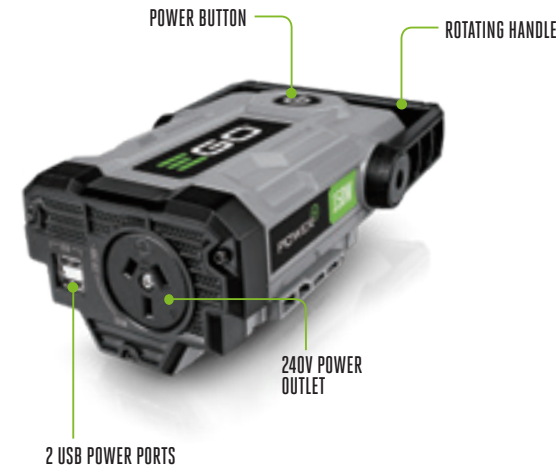

### PAD1500E 150W POWER INVERTER

Built tough with a 220-240V AC power outlet & 2 USB ports. Use any EGO battery to power the Escape.

SKIN CODE	PAD1500E
INPUT VOLTAGE	56V
USB OUTPUT	5V, Max.4.2A (two USB ports combined)
AC OUTPUT	220V-240V ~ Max.150W
WEIGHT	0.53 kg