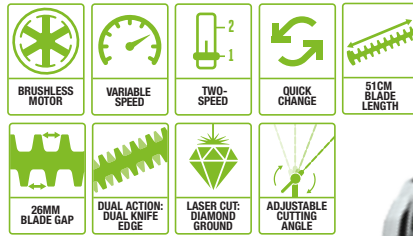

\*Run time may vary and depend on the battery used, charge level of battery, condition of hedge or grass, and user's operation technique.  
\*\*Based on 100mm x 100mm cuts of pine wood.

**MHT2001E-X - KIT**  
POWER HEAD, POLE HEDGE TRIMMER, EXTENSION POLE WITH 2.5Ah BATTERY & CHARGER

**MULTI-TOOL POLE HEDGE TRIMMER KIT**

Laser cut, diamond ground blades and simple angle adjustment make this trimmer as precise as it is powerful. Overall length can be from 2.42m to 3.14m with 1pc extension pole fixed.