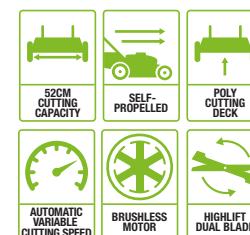

52cm SELF-PROPELLED MOWER

Self-propelled dual blade mower with a 52cm cutting capacity and 70L collection bag

SKIN CODE	LM1700E	LM1900E-SP	LM2020E-SP	LM2130E-SP												
CUTTING CAPACITY	42cm	47cm	50cm	52cm Dual blade												
SELF-PROPELLED SPEED	No	0.6-1.4m/s (2.2-5.0km/h)	0.6-1.4m/s (2.2-5.0km/h)	0.6-1.4m/s (2.2-5.0km/h)												
CUTTING DECK MATERIAL	Poly	Poly	Steel	Poly												
RUN TIME*	BATTERY SIZE															
	2.5Ah	5.0Ah	7.5Ah	10.0Ah	2.5Ah	5.0Ah	7.5Ah	10.0Ah	2.5Ah	5.0Ah	7.5Ah	10.0Ah				
	Up to 20 mins	Up to 40 mins	Up to 55 mins	Up to 75 mins	N/A	Up to 35 mins	Up to 50 mins	Up to 70 mins	N/A	N/A	Up to 45 mins	Up to 60 mins	N/A	Up to 32 mins	Up to 50 mins	Up to 65 mins
CUTTING SPEED CONTROL	Constant Speed		Constant Speed		Automatic Variable Speed**				Automatic Variable Speed**							
NO LOAD SPEED	3,000rpm		3,000rpm		3,150rpm				2,700rpm							
CUT HEIGHT SETTINGS	20/27/35/45/58/70/80mm		20/27/35/45/58/70/80mm		25/35/50/65/80/95mm				25/32/40/51/64/77/90mm							
HANDLE HEIGHTS	Three - user adjustable		Three - user adjustable		Three - user adjustable				Three - user adjustable							
REAR COLLECTION	55L		55L		60L				70L							
FUNCTIONS	Mulch, collect		Mulch, collect		Mulch, collect, side discharge				Mulch, collect							
NOISE RATING LpA/LwA	67dB(A) 92dB(A)		69dB(A) 94dB(A)		66dB(A) 91dB(A)				65dB(A) 93dB(A)							
VERTICAL STORAGE	Yes		Yes		Yes				Yes							
WEIGHT WITHOUT BATTERY	22kg		25kg		29.5kg				25.1kg							
MOTOR TYPE	Brushless		Brushless		Brushless				Brushless							

*Run time may vary and depend on the battery used, charge level of battery, condition of grass, and user's operation technique.
**Automatic Variable Speed delivers optimal cutting speed to maximise battery run time whilst maintaining grass cutting performance.
*Kit includes charger and highlighted battery.