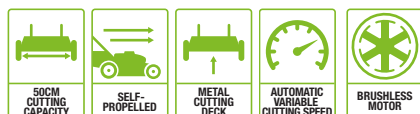

50cm SELF-PROPELLED MOWER

Self-propelled mower with a 50cm cutting capacity and 60L collection bag

(Available in selected stores only)

LM2135E-SP - KIT
7.5Ah BATTERY & RAPID CHARGER