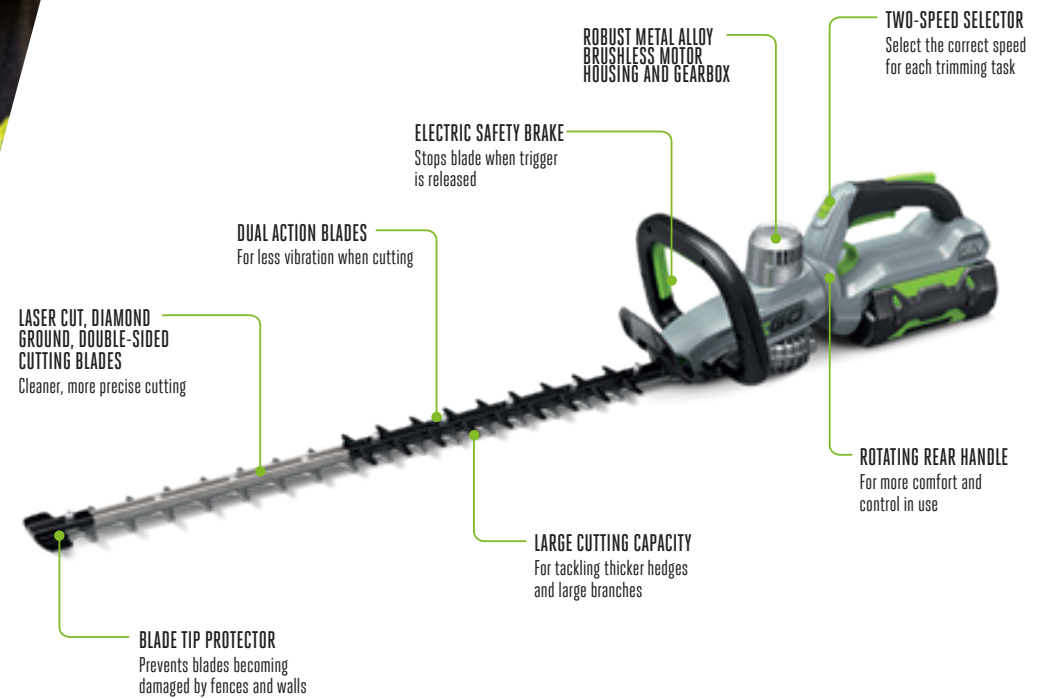

**BALANCED,  
PRECISE,  
POWERFUL**

Powered by the petrol-matching ARC Lithium 56V battery, a single charge delivers such impressive run times that you'll be amazed at how much hedge you can cut.

The well-balanced design also has a number of clever features to make using for long periods of time more comfortable. The rotating handle and dual trigger system provide enhanced user comfort and safety. While the smooth and quiet brushless motor and gearbox give you all the power you need, without the vibration, fumes and noise of a petrol engine.

Please note: some features are not available on all models.

Rotating rear handle

Two-speed selector

*IT'S LIGHT, COMFORTABLE TO USE  
AND HAS ALL THE POWER YOU NEED*

Available in 61cm and 65cm lengths, there's an EGO hedge trimmer for every size job. The EGO Power+ hedge trimmers feature double-sided knife-edge†, laser cut diamond ground blades for precise clean cuts. The two-speed selector lets you choose the right speed for every task and the large