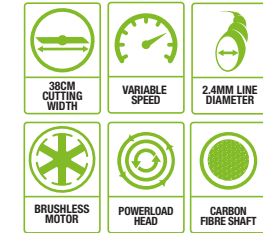

ST1520E-S - SKIN
LINE TRIMMER ONLY

ST1521E-S - KIT
LINE TRIMMER WITH 2.5Ah
BATTERY & CHARGER

38cm POWERLOAD LINE TRIMMER
Variable speed, larger 38cm cutting swath with industry 1st powerload head, strong and durable carbon fibre shaft