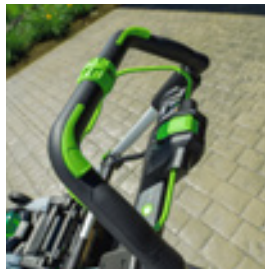

**VARIABLE SPEED SELF-PROPELLED MOTOR
KEEPS YOU IN CONTROL AS YOU CUT**

**CUTS LIKE A
PETROL MOWER.
JUST CUTS OUT
THE PETROL**

Significantly quieter than a petrol mower and with far lower service costs and zero emissions during use, the EGO Power+ mower range offers a variety of cutting capacities.

The variable speed self-propelled motor keeps you in control as you cut. Plus on a single charge our battery gives you up to 80 minutes run time*. Automatic Variable Speed on selected models, delivers optimal cutting speed to maximise battery run time whilst maintaining grass cutting performance.

The 3-in-1 functionality lets you cut, bag or drop clippings while the LED headlights let you work further into the day. And when you're done, the easy-fold design makes cleaning and storage simple.

EGO Power+ Mower 30 Day Money Back Guarantee

If you are not satisfied with your purchase of an EGO Power+ Mower for any reason, you can return it within 30 days for a full refund provided you have purchased it from an authorised EGO Power+ Dealer, terms and conditions apply. Please refer to website for full details.

FOLDS IN SECONDS
For convenient storage and easy cleaning

*Run time can vary depending on model and battery as well as condition of grass and user operation technique.

Please note: some features are not available on all models.