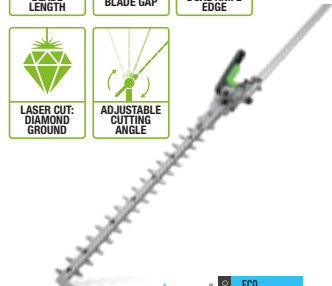

**HTA2000
MULTI-TOOL HEDGE TRIMMER ATTACHMENT**

Laser cut, diamond ground blades and simple angle adjustment make this trimmer as precise as it is powerful