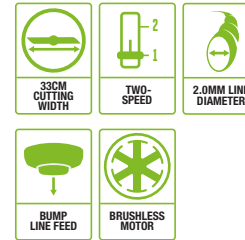

**STEP 1**  
Thread the line

**STEP 2**  
Press the Powerload™  
button to load line

**ST1300E - SKIN**  
LINE TRIMMER ONLY

**ST1302E - KIT**  
LINE TRIMMER WITH 2.5Ah  
BATTERY & CHARGER

**33cm LINE TRIMMER**  
Two-speed, 33cm cutting swath with bump head line feed and easy line replacement