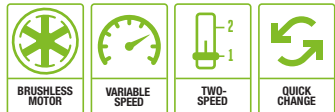

MULTI-TOOL POWER HEAD

With a powerful and smooth high-efficiency brushless motor, it's lightweight, perfectly balanced and ready for any job, big or small

SKIN CODE	PH1400E
MOTOR TYPE	Brushless
ROTATING DIRECTION	Anti-clockwise
SPEED CONTROL	Variable speed
DRIVE SHAFT MATERIAL	7mm solid steel
DRIVE TUBE TYPE	Aluminium
COUPLING MECHANISM	Tool-free quick change
HARNES	Single shoulder (harness supplied)
LENGTH	97cm
WEIGHT WITHOUT BATTERY	2.7kg